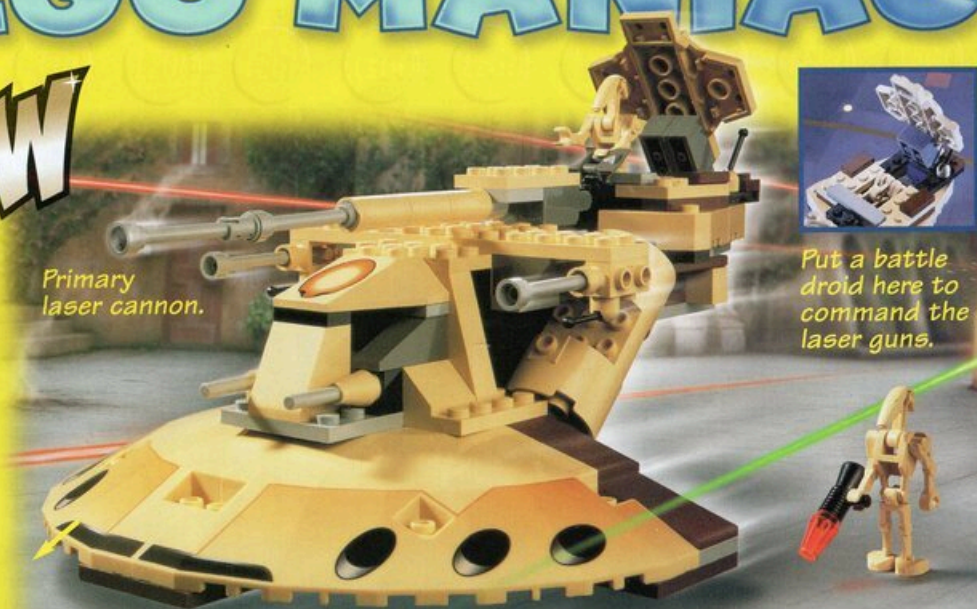

A. The good guys run when they see this battle tank!

No one wants to face it... with its crew of two battle droids ready for combat! Its heavy armor protects it from fire - and its five laser guns and six energy shell launchers do maximum damage! Create your own battle scenes right out of Star Wars: Episode I. Ages 7+. 158 pieces.

#7155 Trade Federation AAT™ $19.99 **CLUB**

Primary laser cannon.